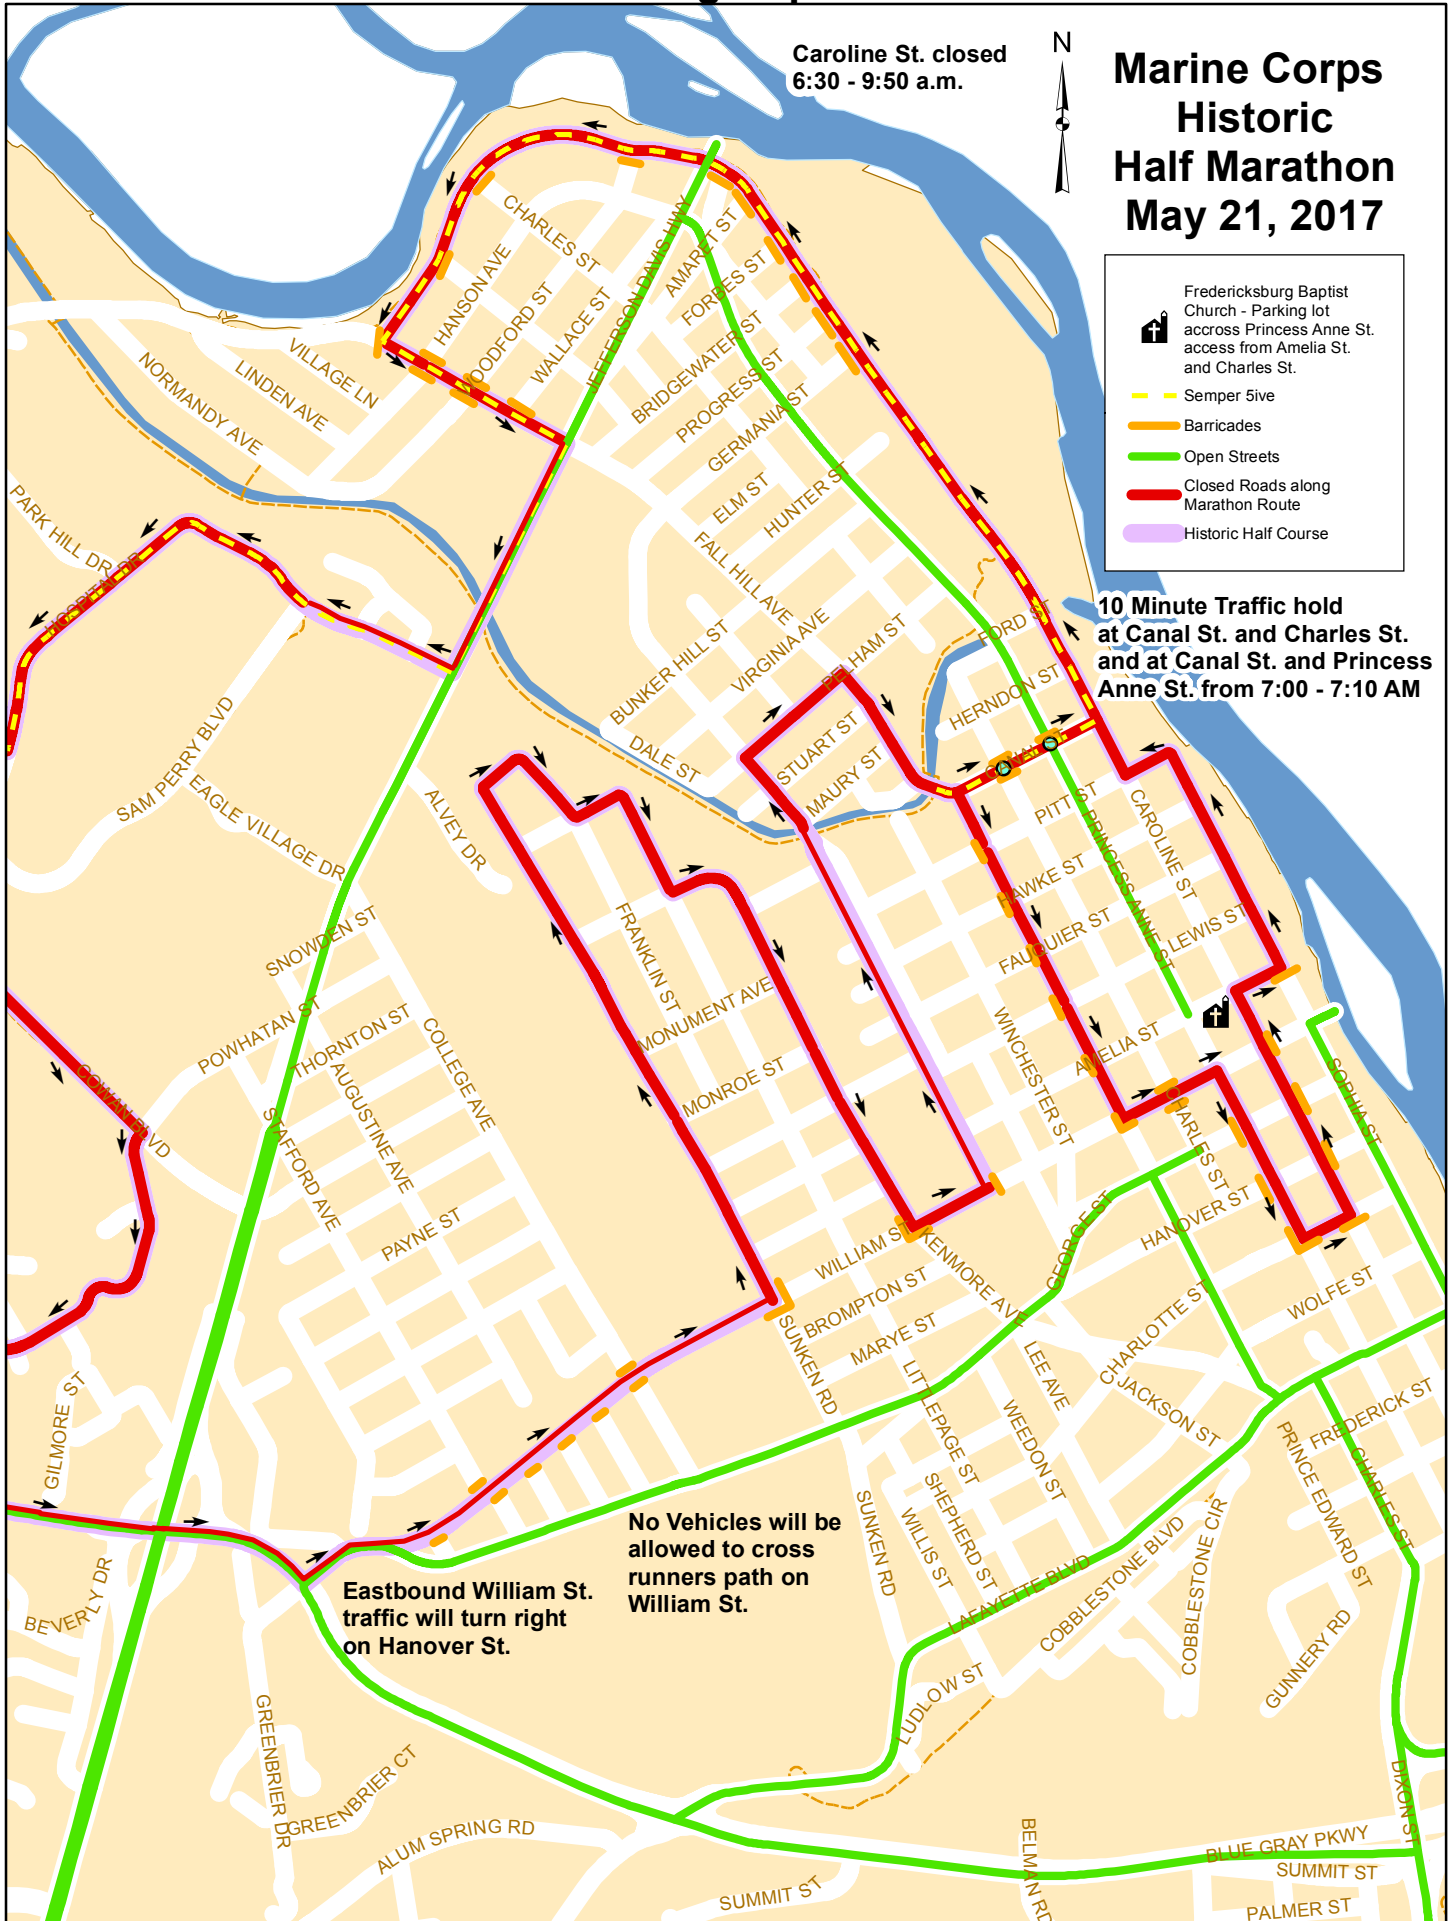

Fredericksburg Baptist Church

Caroline St. closed
6:30 - 9:50 a.m.

Marine Corps Historic Half Marathon May 21, 2017

Fredericksburg Baptist Church - Parking lot across Princess Anne St. access from Amelia St. and Charles St.

- Semper 5ive
- Barricades
- Open Streets
- Closed Roads along Marathon Route
- Historic Half Course

10 Minute Traffic hold at Canal St. and Charles St. and at Canal St. and Princess Anne St. from 7:00 - 7:10 AM

Eastbound William St. traffic will turn right on Hanover St.

No Vehicles will be allowed to cross runners path on William St.